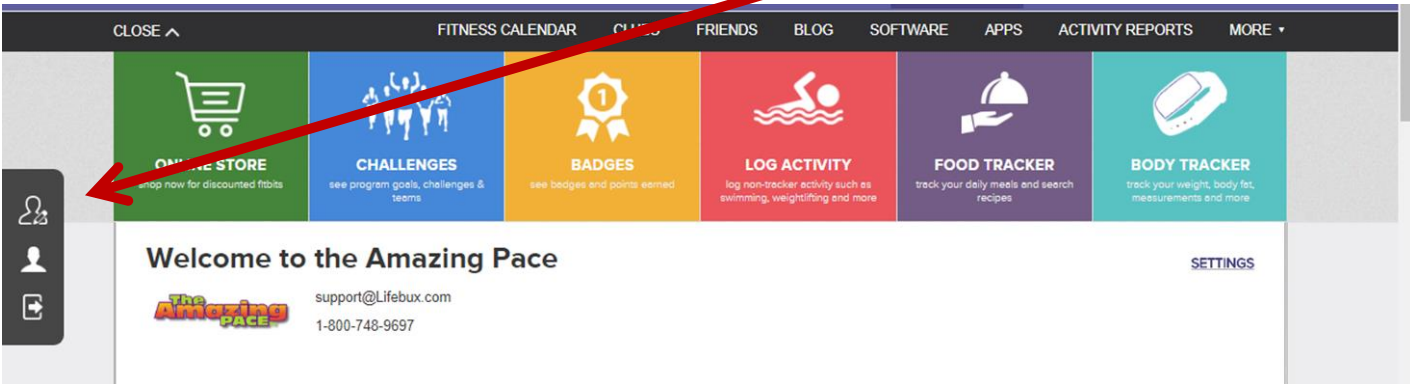

Update your Contact Information for the Amazing Pace:

Log into your Amazing Pace site:

<https://members.walkingspree.com/user>

From your Amazing Pace Step Home Page: Click your account settings symbol.

Update your screen name, user name, email address, password, mailing address, phone number and any other individual setting information as needed.