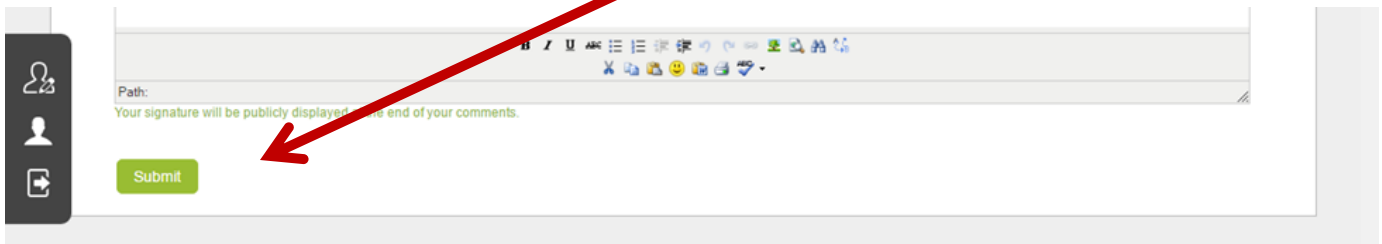

Contact: support@Lifebux.com or phone 1-800-748-9697
Ver052018