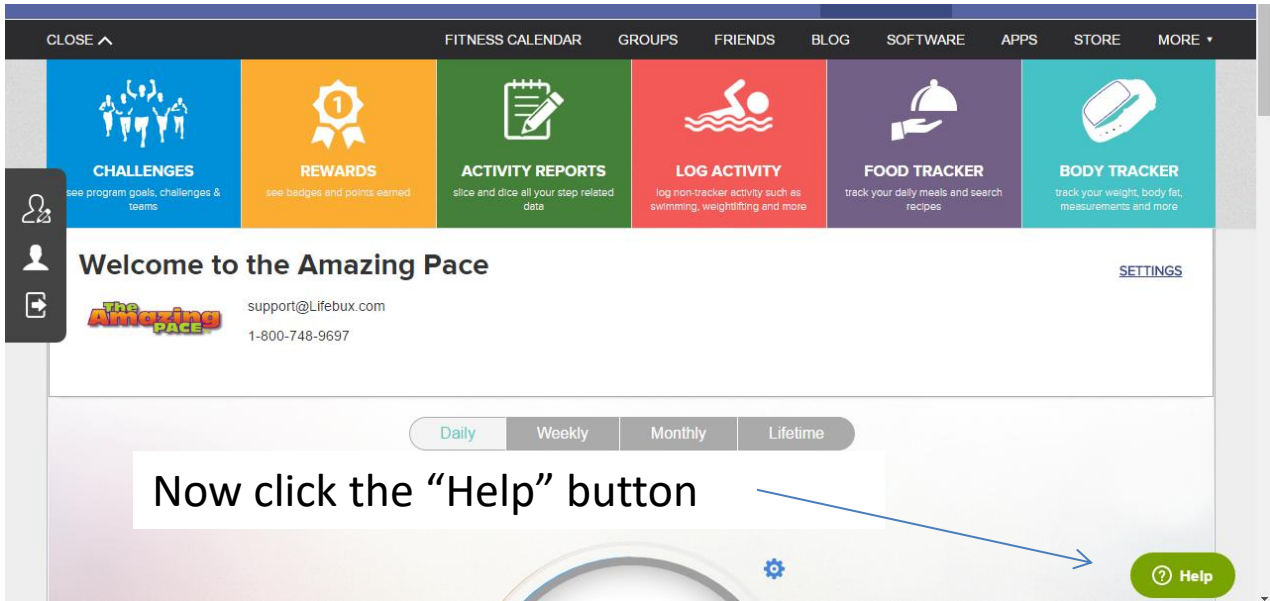

Requesting online software support for the Amazing Pace – Walkingspree Program:

Log in here-> <https://members.walkingspree.com/dashboard>

Requesting online software support for the Amazing Pace – Walkingspree program