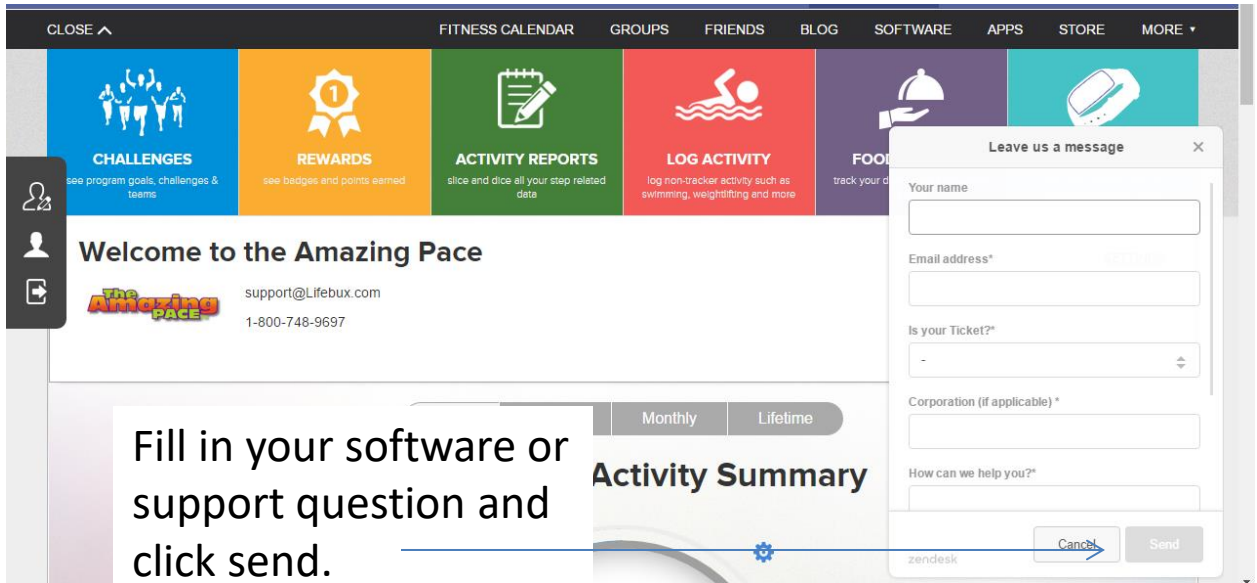

Requesting online software support for the Amazing Pace – Walkingspree Program:

Log in here-> <https://members.walkingspree.com/dashboard>

Requesting online software support for the Amazing Pace – Walkingspree program