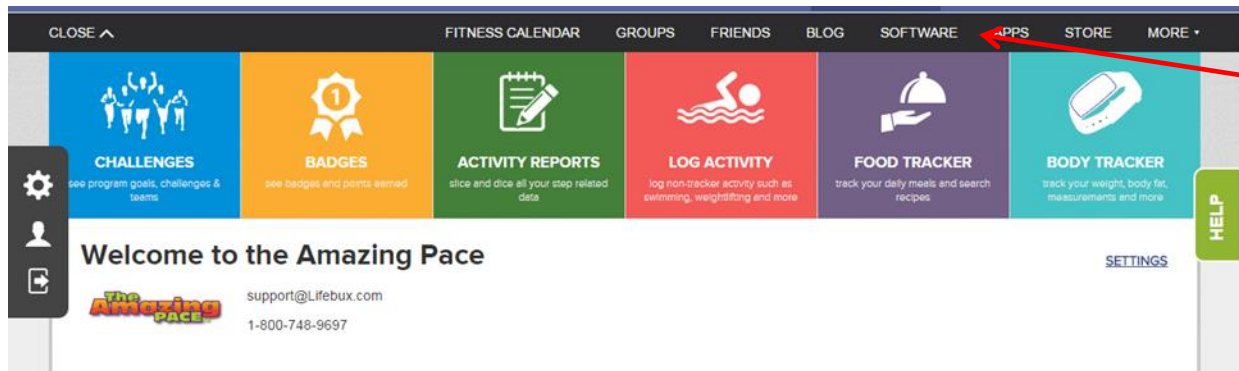

Installing the uploading software on a new computer system

Log in here:

<https://members.walkingspree.com/user/login?destination=portal>

Forgot your user name and password:

Click here -> <https://members.walkingspree.com/user/password>