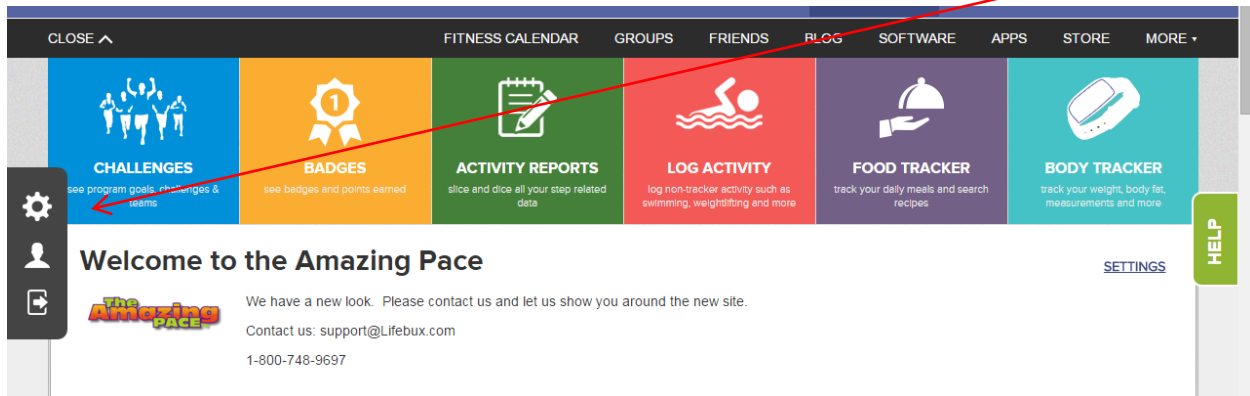

Update your Contact Information for the Amazing Pace: Log into your Amazing Pace site:

<https://members.walkingspree.com/user>

From your Amazing Pace Step Home Page: Click the account settings symbol.

Update your screen name, user name, email address, password, mailing address, phone number and other individual setting information.