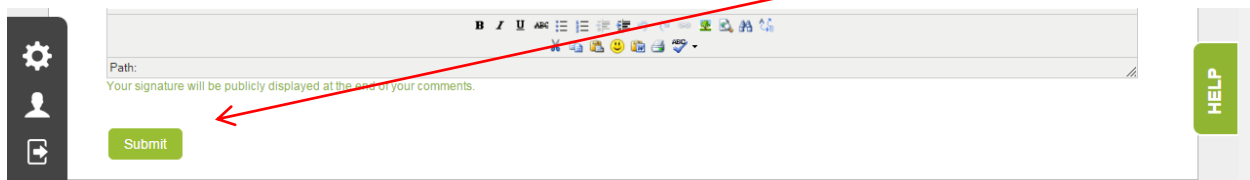

Contact: support@Lifebux.com or phone 1-800-748-9697

Ver102015